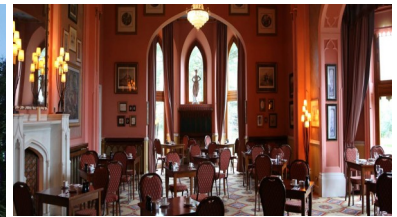

Murder Mystery Weekend

Friday 10th– Sunday 12th April

Half Board
£185.00

First 5 Singles No SSP
Single Room
Supplement
£24.00

Day one We depart from our local pick up points for our Hotel The De-Vere Studley Castle, stopping en-route at Webbs Of Wychbold For Lunch before arriving at our hotel early afternoon.

There will be welcome drinks available before our evening meal followed by a quiz

Day two

After an English Breakfast we travel to Warwick, time to browse the Shops or visit Warwick Castle before we head back to our hotel for our Murder Mystery Evening

Day Three

After a Leisurely breakfast we head home this morning stopping at Stratford On Avon For Lunch

Contact
Chauffeurhire Holidays
01454 319047

TOUR INCLUDES

- 2 nights
- Coach Travel
- Tour manager
- Excursion to Warwick

**DE VERE
STUDLEY CASTLE**

- 4 Star
- Lift
- Leisure facilities
- Welcome Drinks
- Quiz
- Murder-Mystery